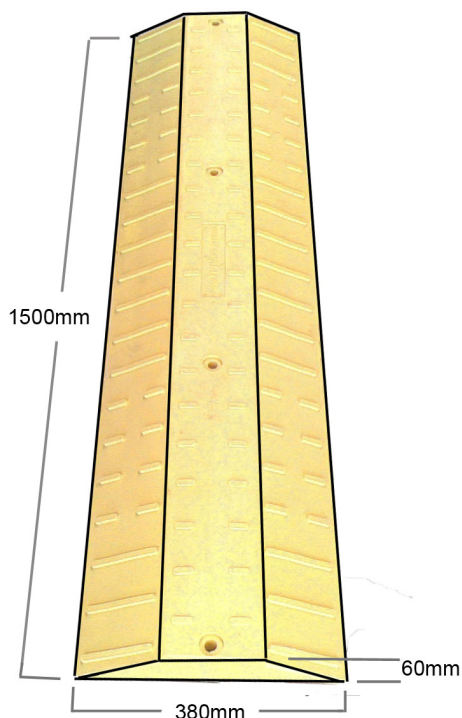

# SPEED HUMP RECYCLED PLASTIC

Metal Art Limited  
Street & Park Furniture

The Replas speed hump is made from 100% recycled plastic, and is available in yellow or grey.

Designed for use in off-street parking areas, the product is light enough for handling by one person. Fixings are available for simple installation onto both concrete and bitumen surfaces.

Replas speed humps conform to AS/NZS 2890.1:2004 Parking Facilities Part One – Off Street Parking. Not recommended for installation in areas of heavy transport use.

## WEIGHT

16 kg

## LENGTH OVERALL

1500mm